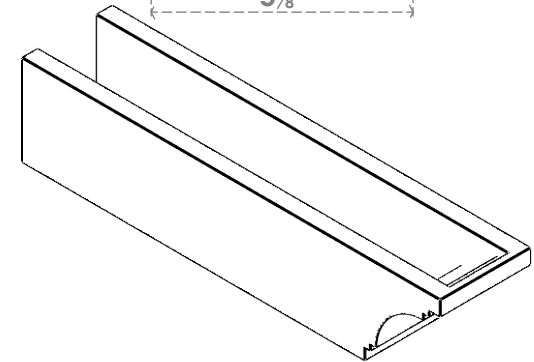

ISOMETRIC

GENERATED DATE : 03/02/2023

EKENA MILLWORK
2300 WEST MAIN ST.
CLARKSVILLE, TX 75426
TOLL FREE: 866-607-0453
WWW.EKENAMILLWORK.COM

NOTES

1. INSTALLATION TO BE COMPLETED IN ACCORDANCE WITH MANUFACTURER'S SPECIFICATIONS.
2. DRAWING MAY NOT BE TO SCALE
3. THIS DRAWING IS INTENDED FOR DESIGN AND PLANNING PURPOSES ONLY.
4. ALL INFORMATION CONTAINED HEREIN WAS CURRENT AT THE TIME OF DEVELOPMENT BUT MUST BE REVIEWED AND APPROVED BY THE PRODUCT MANUFACTURER TO BE CONSIDERED ACCURATE.
5. TIMBERTHANE ARCHITECTURAL PRODUCTS ARE MADE FROM HIGH DENSITY URETHANE AND COME FACTORY PRIMED